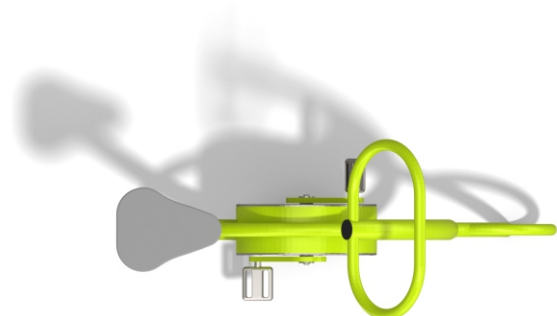

INFORMATION ABOUT THE PRODUCT

Dimensions	53 x 130 cm
Safety zone	353 x 430 cm
Safety zone area	14 m ²
Overall height	134 cm
Free fall height	77 cm
Product complies with PN-EN 16630:2015	YES
Availability of spare parts	YES

MATERIALS:

SOLID CONSTRUCTION MADE OF BLACK STEEL S235JR, CLEANED IN THE SANDBLASTING PROCESS

AIR BRAKE, SIDE PANELS AND PEDALS MADE OF STAINLESS STEEL

PLATE MADE OF ANODIZED ALUMINIUM PLACED OF A HANDLE MADE OF POLYAMIDE

BACK SUPPORT AND SEATS MADE OF COLOURFUL TRIPLE LAYERED POLYETHYLENE HDPE 15 MM