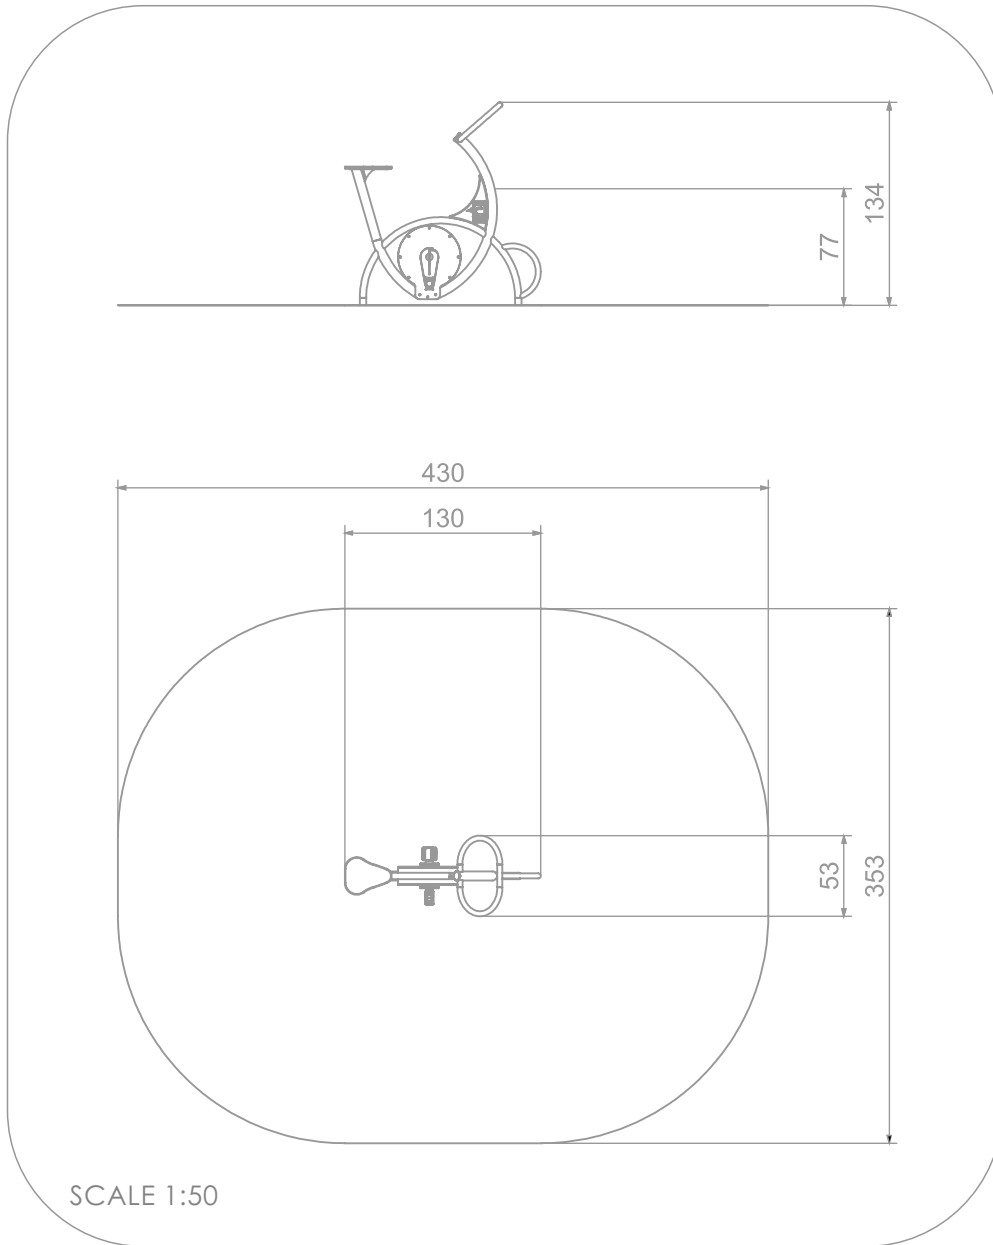

INFORMATION ABOUT THE PRODUCT

Dimensions	53 x 130 cm
Safety zone	353 x 430 cm
Safety zone area	14 m ²
Overall height	134 cm
Free fall height	77 cm
Product complies with PN-EN 16630:2015	YES
Availability of spare parts	YES

BACK SUPPORT AND SEATS MADE OF COLOURFUL TRIPLE LAYERED POLYETHYLENE HDPE 15 MM